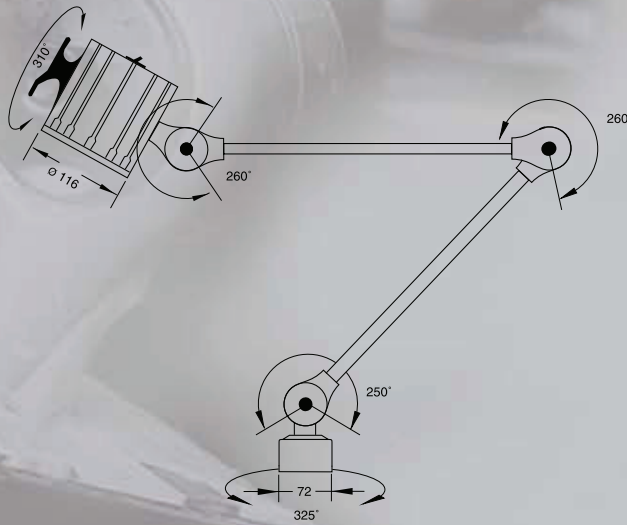

Betalux G

System of protection: IP 65

Betalux G

Voltage	Item no.	Power	Lamp arm length
24 V	595-021-002	70 W	400 x 400 mm

Power supply lead 1,5 m

Fastening

Screw clamp

Item no.: 599-001-006

Accessories

Fixing bracket

Item no.: 599-001-009

Electrical accessories

Transformer without housing

75 VA 230 / 400 V ~ / 24 V

Item no.: 210-360-022

Replacement lamp 24 V / 70 W 213-900-020  QT