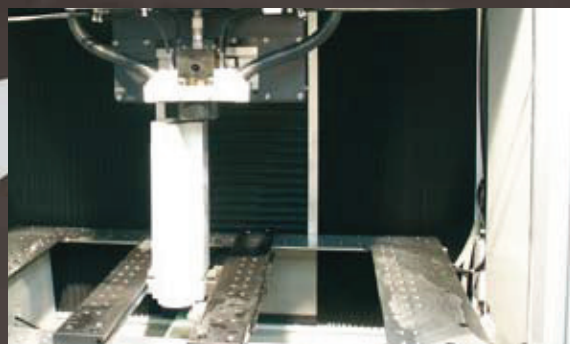

Betalux G

System of protection: IP 65

Betalux G

Voltage	Item no.	Power	Lamp arm length
24 V	595-021-002	70 W	400 x 400 mm

Power supply lead 1,5 m

Fastening

Screw clamp

Item no.: 599-001-006