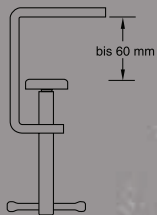

Betalux G

System of protection: IP 65

Betalux G

Voltage	Item no.	Power	Lamp arm length
24 V	595-021-002	70 W	400 x 400 mm

Power supply lead 1,5 m

Fastening

Screw clamp

Item no.: 599-001-006

Accessories

Fixing bracket

Item no.: 599-001-009

Electrical accessories

Transformer without housing

75 VA 230 / 400 V ~ / 24 V

Item no.: 210-360-022

Replacement lamp 24 V / 70 W 213-900-020  QT