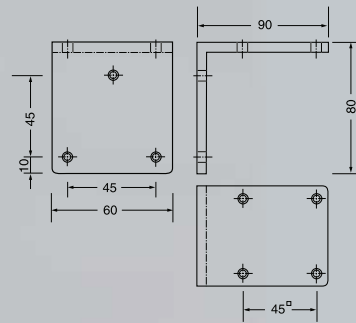

Accessories

Fixing bracket

Item no.: 599-001-009