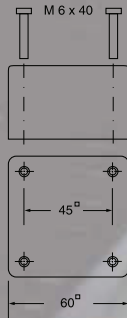

Betalux G

System of protection: IP 65

Betalux G

Voltage	Item no.	Power	Lamp arm length
24 V	595-021-002	70 W	400 x 400 mm

Power supply lead 1,5 m

Fastening

Screw clamp

Item no.: 599-001-006

Accessories

Fixing bracket

Item no.: 599-001-009

Electrical accessories

Transformer without housing

75 VA 230 / 400 V ~ / 24 V

Item no.: 210-360-022

Replacement lamp 24 V / 70 W 213-900-020  QT